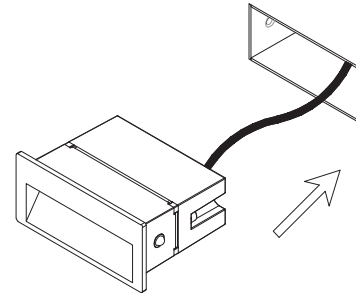

ORIGIN RC RT 03 (2.7W)

Installation Manual

1

Attention

Before any maintenance switch off the main power.

2

Cut-out 80x32mm

3

4

Attention!

Make sure that all connections are properly executed in order to maintain the wiring ip grade.

5

6