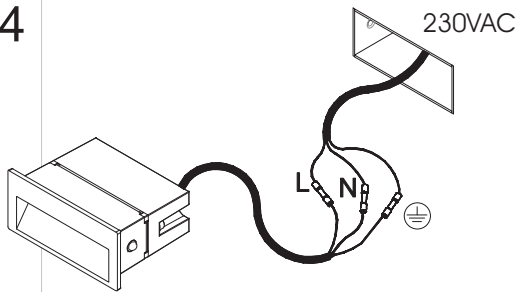

Attention!

Make sure that all connections are properly executed in order to maintain the wiring ip grade.