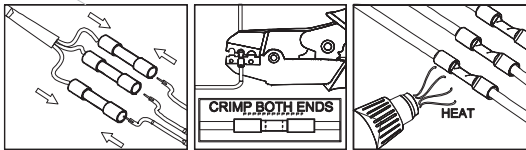

ORIGIN RC RT 03 (2.7W)

Installation Manual

1

Attention

Before any maintenance switch off the main power.

2

Cut-out 80x32mm

3

4

Attention!

Make sure that all connections are properly executed in order to maintain the wiring ip grade.

5

6